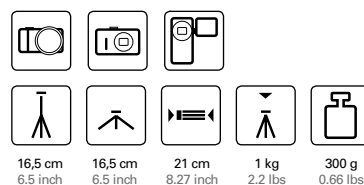

50085 | MAGNESIT COPTER CB2.3

Multi tripod including ball head with QRC system* (1/4")
Colour: black / Material: aluminium
Selling unit: - / 24
EAN: 4007134500853