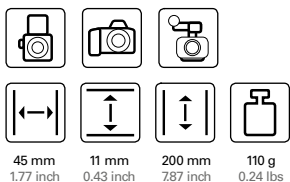

CONCEPT ONE OXC

40345 | CONCEPT ONE OXC345

QRC system* unit M
Material: aluminium
Selling unit: - / -
EAN: 4007134010796

40380 | CONCEPT ONE OXC380

QRC system* camera plate
Material: aluminium
Selling unit: - / -
EAN: 4007134010819

40388 | CONCEPT ONE OXC388

QRC system* adjustment plate L
Material: aluminium
Selling unit: - / -
EAN: 4007134010833

40355 | CONCEPT ONE OXC355

QRC system* unit L
Material: aluminium
Selling unit: - / -
EAN: 4007134010802

40384 | CONCEPT ONE OXC384

QRC system* adjustment plate M
Material: aluminium
Selling unit: - / -
EAN: 4007134010826

40301 | CONCEPT ONE OXC301

Video set
Material: steel
Selling unit: - / -
EAN: 4007134010840