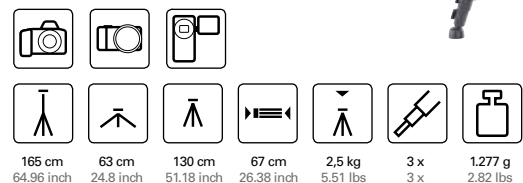

52125 | ALPHA 2500

Tripod including 3-way head with QRC system*
(1/4")

Material: aluminium

Selling unit: - / 8

EAN: 4007134521254