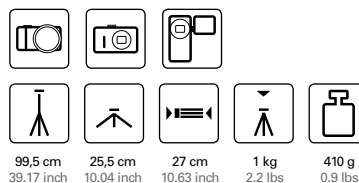

50008 | DIGI-POD long

Compact tripod including ball head

Material: metal

Selling unit: 12 / 36

EAN: 4007134500082