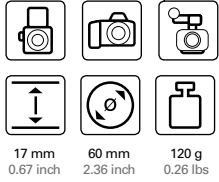

CONCEPT ONE OX

40366 | CONCEPT ONE OX366

QRC system* unit
Material: aluminium
Selling unit: 6 / 24
EAN: 4007134403666