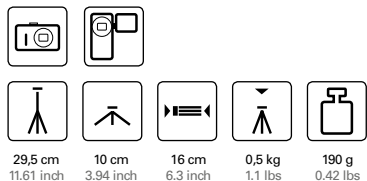

159 cm 62.6 inch	62 cm 24.41 inch	137 cm 53.94 inch	66 cm 25.98 inch	3,5 kg 7.72 lbs	24 mm 0.94 inch	3 x 3 x	1,535 g 3.38 lbs

51391 | PRIMAX 390

Tripod with crank column including 3-way head with QRC system* (1/4")
 Material: aluminium
 Selling unit: - / 6
 EAN: 4007134011892

Selling unit: - / 6

EAN: 4007134521353

165 cm	62,5 cm	132 cm	64 cm	2,5 kg	3 x	1.340 g
64.96 inch	24.61 inch	51.97 inch	25.2 inch	5.51 lbs	3 x	2.95 lbs

52138 | ALPHA 3800

Tripod including 3-way head with QRC system*
(1/4")

52493 | NANOMAX 490 RB5.1

Monopod including ball head (1/4")
Material: aluminium
Selling unit: - / 10
EAN: 4007134011915

164 cm	46,5 cm	164 cm	46,5 cm	2,5 kg	24 mm	5 x	445 g				
64.57 inch	18.31 inch	64.57 inch	18.31 inch	5.51 lbs	0.94 inch	5 x	0.98 lbs				

COMPACT TRIPODS

50004 | PICCOLO De Luxe 3-D

Compact tripod including 3-way head

Material: metal

Selling unit: 12 / 48

EAN: 4007134500044

50005 | PICCOLO De Luxe

Compact tripod including ball head