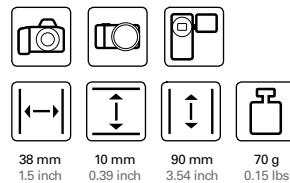

40394 | CONCEPT ONE OX394

QRC system* adjustment plate M
Material: aluminium
Selling unit: 6 / 24
EAN: 4007134403949