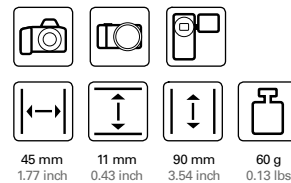

40301 | CONCEPT ONE OXC301

Video set
Material: steel
Selling unit: - / -
EAN: 4007134010840