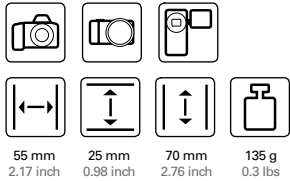

CONCEPT ONE OXC

40345 | CONCEPT ONE OXC345

QRC system* unit M
Material: aluminium
Selling unit: - / -
EAN: 4007134010796

40380 | CONCEPT ONE OXC380

QRC system* camera plate
Material: aluminium
Selling unit: - / -
EAN: 4007134010819