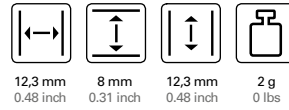

40695 | CROSS CX695

Reducing thread (3/8" to 1/4")
Material: aluminium
Selling unit: - / 100
EAN: 4007134406957

41118 | CROSS CX118

Gooseneck L
Material: aluminium
Selling unit: - / -
EAN: 4007134411180