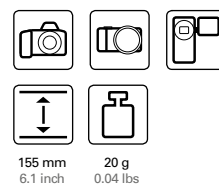

CROSS CX

40410 | CROSS CX410

QR system* camera plate
Material: aluminium
Selling unit: - / 100
EAN: 4007134404106

40470 | CROSS CX470

QR system* camera plate
Material: aluminium
Selling unit: - / 100
EAN: 4007134404700

40606 | CROSS CX606

Adapter plate (1/4")
Material: aluminium
Selling unit: - / -
EAN: 4007134406063

40420 | CROSS CX420

QR system* unit including camera plate
Material: aluminium
Selling unit: - / 72
EAN: 4007134404205

40663 | CROSS CX663

NEW

binocular tripod adapter
Material: aluminium
Selling unit: - / -
EAN: 4007134014190

40660 | CROSS CX660

Earth spike including adapter plate (1/4")
Material: aluminium
Selling unit: - / -
EAN: 4007134406605