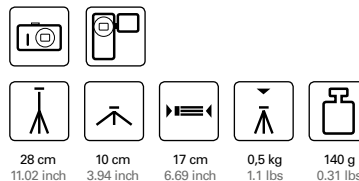

50005 | PICCOLO De Luxe

Compact tripod including ball head

Material: metal

Selling unit: 12 / 72

EAN: 4007134500051