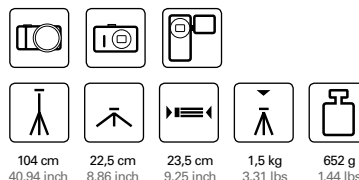

Selling unit: - / 6

EAN: 4007134521353

165 cm	62,5 cm	132 cm	64 cm	2,5 kg	3 x	1.340 g
64.96 inch	24.61 inch	51.97 inch	25.2 inch	5.51 lbs	3 x	2.95 lbs

52138 | ALPHA 3800

Tripod including 3-way head with QRC system*
(1/4")

Selling unit: 12 / 36

EAN: 4007134500105

50011 | PRONTO

Compact tripod including 3-way head

Material: metal

Selling unit: 9 / 27

EAN: 4007134500112

COMPACT TRIPODS

50015 | PRONTO De Luxe

Compact tripod including 3-way head

Material: metal

Selling unit: 9 / 27

EAN: 4007134500150

113 cm 44.49 inch	22 cm 8.66 inch	23,5 cm 9.25 inch	1,5 kg 3.31 lbs	680 g 1.5 lbs	

MAGNESIT COPTER