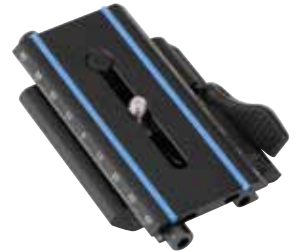

40355 | CONCEPT ONE OXC355

QRC system* unit L
Material: aluminium
Selling unit: - / -
EAN: 4007134010802

40384 | CONCEPT ONE OXC384

QRC system* adjustment plate M
Material: aluminium
Selling unit: - / -
EAN: 4007134010826