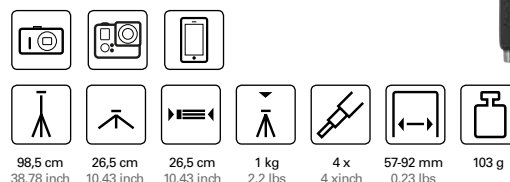

50043 | ALPHA 400

NEW

Handheld pod including 2-way head, GoPro- and smartphone-mount
Material: aluminium
Selling unit: 40 / 80
EAN: 4007134014220