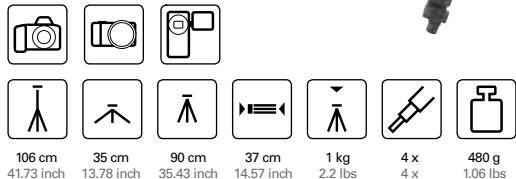

ALPHA

52100 | ALPHA 1000

Tripod including 3-way head with QRC system*
(1/4")

Material: aluminium

Selling unit: - / 20

EAN: 4007134521001