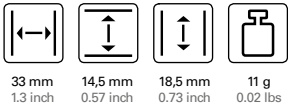

CROSS CX

40678 | CROSS CX678

Spirit level
Material: plastic
Selling unit: - / 120
EAN: 4007134406780

40697 | CROSS CX697

Hot shoe plate (1/4")
Material: aluminium
Selling unit: - / -
EAN: 4007134406971