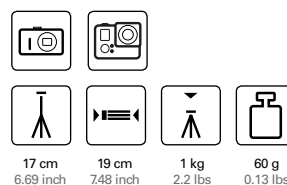

50060 | ALPHA 600

Flexible mini tripod including QRC system* 1/4"
Material: plastic
Selling unit: - / 50
EAN: 4007134013438