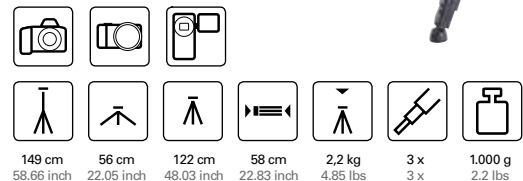

159 cm 62.6 inch	60,5 cm 23.82 inch	129 cm 50.79 inch	64 cm 25.2 inch	3,5 kg 7.72 lbs	3 x 3 x	1,990 g 4.39 lbs	

51381 | PRIMAX 380

Tripod with crank column including 3-way head with QRC system* (1/4")
 Material: aluminium
 Selling unit: - / 6
 EAN: 4007134011885

159 cm 62.6 inch	62 cm 24.41 inch	137 cm 53.94 inch	66 cm 25.98 inch	3,5 kg 7.72 lbs	24 mm 0.94 inch	3 x 3 x	1,535 g 3.38 lbs

51391 | PRIMAX 390

Tripod with crank column including 3-way head with QRC system* (1/4")
 Material: aluminium
 Selling unit: - / 6
 EAN: 4007134011892

Material: aluminium

Selling unit: - / 20

EAN: 4007134521001

52122 | ALPHA 2200

Tripod including 3-way head with QRC system*
(1/4")

Material: aluminium

Selling unit: - / 8

EAN: 4007134009264