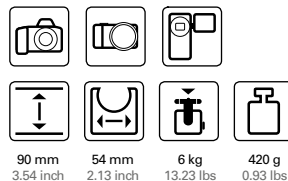

EAN: 4007134011601

75 mm 54 mm 6 kg 410 g
2.95 inch 2.13 inch 13.23 lbs 0.9 lbs

40731 | REVOMAX RW30

3-way head including QRC system* (1/4")

Material: aluminum

Selling unit: - / 10

EAN: 4007134011595

90 mm 54 mm 6 kg 420 g
3.54 inch 2.13 inch 13.23 lbs 0.93 lbs