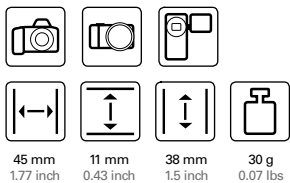

38 mm 38 g
1.5 inch 0.08 lbs

CONCEPT ONE OXC

40345 | CONCEPT ONE OXC345

QRC system* unit M
Material: aluminium
Selling unit: - / -
EAN: 4007134010796

40380 | CONCEPT ONE OXC380

QRC system* camera plate
Material: aluminium
Selling unit: - / -
EAN: 4007134010819