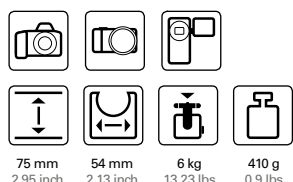

40732 | REVOMAX RW32

2-way head including QRC system* (1/4")

Material: aluminum

Selling unit: - / 10

EAN: 4007134011601

75 mm 54 mm 6 kg 410 g
2.95 inch 2.13 inch 13.23 lbs 0.9 lbs