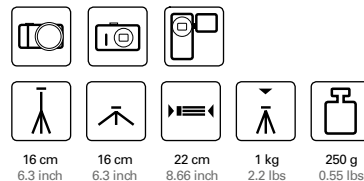

50081 | MAGNESIT COPTER CB2.7

Multi tripod including ball head with adapter plate (1/4") and hot shoe
Colour: black / Material: aluminium
Selling unit: 12 / 24
EAN: 4007134500815