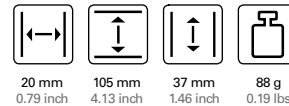

40660 | CROSS CX660

Earth spike including adapter plate (1/4")
Material: aluminium
Selling unit: - / -
EAN: 4007134406605