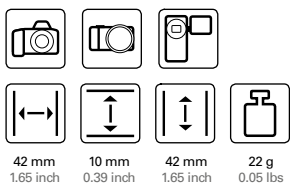

REVOMAX RX

40448 | REVOMAX RX448

QRC system* unit
Material: aluminium
Selling unit: - / 50
EAN: 4007134011618

40472 | REVOMAX RX472

QRC system* camera plate
Material: aluminium
Selling unit: 25 / 100
EAN: 4007134012295

40475 | REVOMAX RX475

QRC system* camera plate
Material: aluminum
Selling unit: - / 100
EAN: 4007134011908