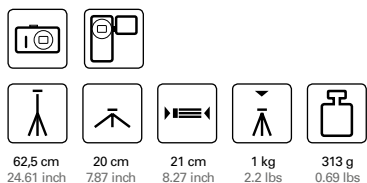

159 cm 62.6 inch	62 cm 24.41 inch	137 cm 53.94 inch	66 cm 25.98 inch	3,5 kg 7.72 lbs	24 mm 0.94 inch	3 x 3 x	1,535 g 3.38 lbs

51391 | PRIMAX 390

Tripod with crank column including 3-way head with QRC system* (1/4")
 Material: aluminium
 Selling unit: - / 6
 EAN: 4007134011892

Selling unit: - / 6

EAN: 4007134521353

165 cm	62,5 cm	132 cm	64 cm	2,5 kg	3 x	1.340 g
64.96 inch	24.61 inch	51.97 inch	25.2 inch	5.51 lbs	3 x	2.95 lbs

52138 | ALPHA 3800

Tripod including 3-way head with QRC system*
(1/4")

52493 | NANOMAX 490 RB5.1

Monopod including ball head (1/4")
Material: aluminium
Selling unit: - / 10
EAN: 4007134011915

164 cm	46,5 cm	164 cm	46,5 cm	2,5 kg	24 mm	5 x	445 g				
64.57 inch	18.31 inch	64.57 inch	18.31 inch	5.51 lbs	0.94 inch	5 x	0.98 lbs				

Material: metal

Selling unit: 12 / 72

EAN: 4007134500051

50007 | DIGI-POD short

Compact tripod including ball head

Material: metal

Selling unit: 12 / 36

EAN: 4007134500075