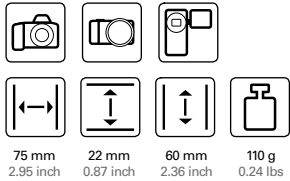

REVOMAX RX

40448 | REVOMAX RX448

QRC system* unit
Material: aluminium
Selling unit: - / 50
EAN: 4007134011618

40472 | REVOMAX RX472

QRC system* camera plate
Material: aluminium
Selling unit: 25 / 100
EAN: 4007134012295