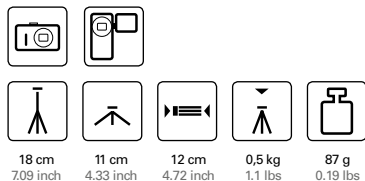

135,5 cm 53.35 inch	53,5 cm 21.06 inch	112 cm 44.09 inch	56 cm 22.05 inch	3 kg 6.61 lbs	20 mm 0.79 inch	3 x 3 x	1,225 g 2.7 lbs

51372 | PRIMAX 370M

Tripod including monopod with 3-way head with QRC system* (1/4")
 Material: aluminium
 Selling unit: - / 6
 EAN: 4007134011878

159 cm 62.6 inch	60,5 cm 23.82 inch	129 cm 50.79 inch	64 cm 25.2 inch	3,5 kg 7.72 lbs	3 x 3 x	1,990 g 4.39 lbs	

51381 | PRIMAX 380

Tripod with crank column including 3-way head with QRC system* (1/4")
 Material: aluminium
 Selling unit: - / 6
 EAN: 4007134011885

159 cm 62.6 inch	62 cm 24.41 inch	137 cm 53.94 inch	66 cm 25.98 inch	3,5 kg 7.72 lbs	24 mm 0.94 inch	3 x 3 x	1,535 g 3.38 lbs

51391 | PRIMAX 390

Tripod with crank column including 3-way head with QRC system* (1/4")
 Material: aluminium
 Selling unit: - / 6
 EAN: 4007134011892

169 cm 66.54 inch	66 cm 25.98 inch	147,5 cm 58.07 inch	70 cm 27.56 inch	3,5 kg 7.72 lbs	28 mm 1.1 inch	3 x 3 x	1,690 g 3.73 lbs

50033 | ALPHA 15

Mini tripod including ball head
 Material: metal
 Selling unit: 40 / 160
 EAN: 4007134500334