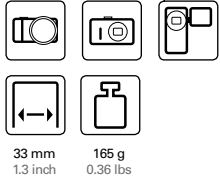

CROSS CC

41150 | CROSS CC50

Multi clamp
Material: aluminium
Selling unit: 24 / 48
EAN: 4007134411500