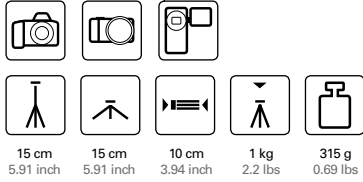

21 cm
8.27 inch

4 kg
8.82 lbs

260 g
0.57 lbs

41023 | CROSS CS23 mobile

Suction pod including ball head with mobile phone bracket

Material: aluminium

Selling unit: 12 / 24

EAN: 4007134009288