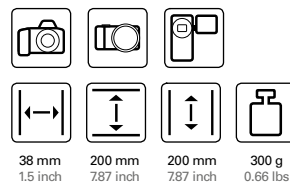

40399 | CONCEPT ONE OX399

L-bracket set
Material: aluminium
Selling unit: 6 / 24
EAN: 4007134009233