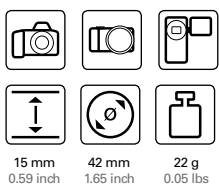

CROSS CX

40410 | CROSS CX410

QR system* camera plate
Material: aluminium
Selling unit: - / 100
EAN: 4007134404106

40470 | CROSS CX470

QR system* camera plate
Material: aluminium
Selling unit: - / 100
EAN: 4007134404700

40606 | CROSS CX606

Adapter plate (1/4")
Material: aluminium
Selling unit: - / -
EAN: 4007134406063

40420 | CROSS CX420

QR system* unit including camera plate
Material: aluminium
Selling unit: - / 72
EAN: 4007134404205

40663 | CROSS CX663

NEW

binocular tripod adapter
Material: aluminium
Selling unit: - / -
EAN: 4007134014190

40660 | CROSS CX660

Earth spike including adapter plate (1/4")
Material: aluminium
Selling unit: - / -
EAN: 4007134406605