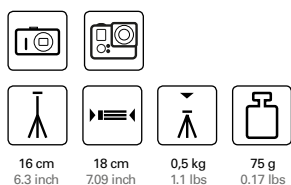

50030 | ALPHA 300

Flexible mini tripod, three different colours, 18 pieces per display
Colour: grey, blue, purple / Material: plastic
Selling unit: 36 / 72
EAN: 4007134013407