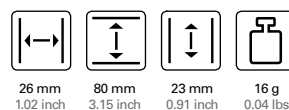

CROSS CX

40678 | CROSS CX678

Spirit level
Material: plastic
Selling unit: - / 120
EAN: 4007134406780

40697 | CROSS CX697

Hot shoe plate (1/4")
Material: aluminium
Selling unit: - / -
EAN: 4007134406971

41122 | CROSS CX122

Specimen clamp
Material: aluminium
Selling unit: - / -
EAN: 4007134411227

40695 | CROSS CX695

Reducing thread (3/8" to 1/4")
Material: aluminium
Selling unit: - / 100
EAN: 4007134406957

41118 | CROSS CX118

Gooseneck L
Material: aluminium
Selling unit: - / -
EAN: 4007134411180

41124 | CROSS CX124

Multi clamp
Material: plastic
Selling unit: - / -
EAN: 4007134411241