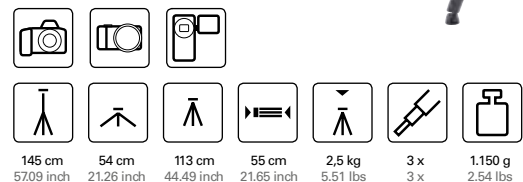

52132 | ALPHA 3200

Tripod including 3-way head with QRC system*
(1/4")

Material: aluminium

Selling unit: - / 6

EAN: 4007134012325