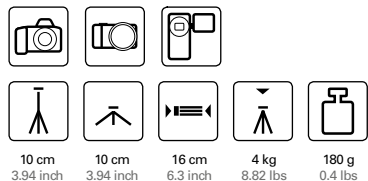

MAGNESIT COPTER

50080 | MAGNESIT COPTER

Multi tripod
Colour: black / Material: aluminium
Selling unit: 27 / 54
EAN: 4007134500808