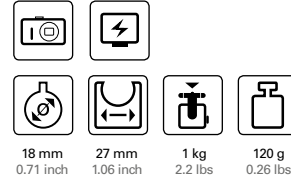

40024 | CROSS CB2.4

Ball head including adapter plate (1/4") and flash accessory

Material: aluminium

Selling unit: 10 / 20

EAN: 4007134400245