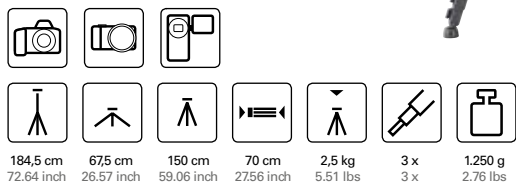

159 cm 62.6 inch	62 cm 24.41 inch	137 cm 53.94 inch	66 cm 25.98 inch	3,5 kg 7.72 lbs	24 mm 0.94 inch	3 x 3 x	1,535 g 3.38 lbs

51391 | PRIMAX 390

Tripod with crank column including 3-way head with QRC system* (1/4")
 Material: aluminium
 Selling unit: - / 6
 EAN: 4007134011892

Selling unit: - / 8

EAN: 4007134521254

52128 | ALPHA 2800

Tripod including 3-way head with QRC system*
(1/4")

Material: aluminium

Selling unit: - / 8

EAN: 4007134011854

52132 | ALPHA 3200

Selling unit: - / 6

EAN: 4007134521353

165 cm	62,5 cm	132 cm	64 cm	2,5 kg	3 x	1.340 g
64.96 inch	24.61 inch	51.97 inch	25.2 inch	5.51 lbs	3 x	2.95 lbs

52138 | ALPHA 3800

Tripod including 3-way head with QRC system*
(1/4")