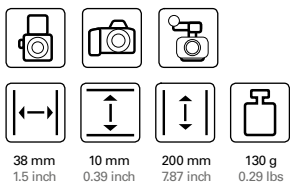

40398 | CONCEPT ONE OX398

QRC system* adjustment plate L
Material: aluminium
Selling unit: 6 / 24
EAN: 4007134403987