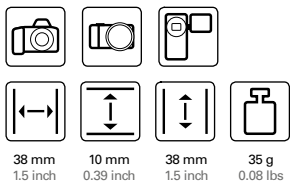

40390 | CONCEPT ONE OX390

QRC system* camera plate
Material: aluminium
Selling unit: 6 / 24
EAN: 4007134403901