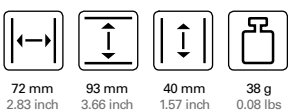

CROSS CX

40678 | CROSS CX678

Spirit level
Material: plastic
Selling unit: - / 120
EAN: 4007134406780

40697 | CROSS CX697

Hot shoe plate (1/4")
Material: aluminium
Selling unit: - / -
EAN: 4007134406971

41122 | CROSS CX122

Specimen clamp
Material: aluminium
Selling unit: - / -
EAN: 4007134411227

40695 | CROSS CX695

Reducing thread (3/8" to 1/4")
Material: aluminium
Selling unit: - / 100
EAN: 4007134406957

41118 | CROSS CX118

Gooseneck L
Material: aluminium
Selling unit: - / -
EAN: 4007134411180

41124 | CROSS CX124

Multi clamp
Material: plastic
Selling unit: - / -
EAN: 4007134411241