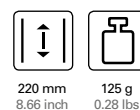

CONCEPT ONE OXC

40345 | CONCEPT ONE OXC345

QRC system* unit M
Material: aluminium
Selling unit: - / -
EAN: 4007134010796

40380 | CONCEPT ONE OXC380

QRC system* camera plate
Material: aluminium
Selling unit: - / -
EAN: 4007134010819

40388 | CONCEPT ONE OXC388

QRC system* adjustment plate L
Material: aluminium
Selling unit: - / -
EAN: 4007134010833

40355 | CONCEPT ONE OXC355

QRC system* unit L
Material: aluminium
Selling unit: - / -
EAN: 4007134010802

40384 | CONCEPT ONE OXC384

QRC system* adjustment plate M
Material: aluminium
Selling unit: - / -
EAN: 4007134010826

40301 | CONCEPT ONE OXC301

Video set
Material: steel
Selling unit: - / -
EAN: 4007134010840