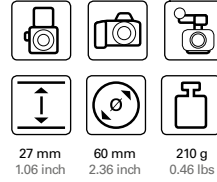

40369 | CONCEPT ONE OX369

QRC system* with panorama unit
Material: aluminium
Selling unit: 6 / 24
EAN: 4007134403697