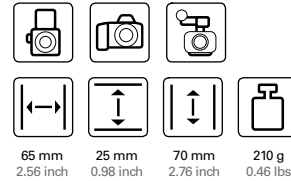

40355 | CONCEPT ONE OXC355

QRC system* unit L
Material: aluminium
Selling unit: - / -
EAN: 4007134010802

40384 | CONCEPT ONE OXC384

QRC system* adjustment plate M
Material: aluminium
Selling unit: - / -
EAN: 4007134010826