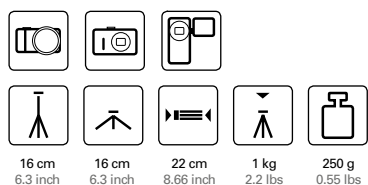

50084 | MAGNESIT COPTER CB2.7

Multi tripod including ball head with adapter plate (1/4") and hot shoe
Colour: white / Material: aluminium
Selling unit: 12 / 24
EAN: 4007134500846