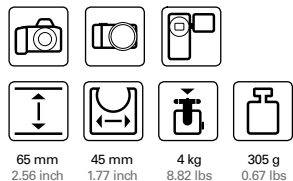

REVOMAX RW

40721 | REVOMAX RW20

3-way head including QRC system* (1/4")

Material: aluminum

Selling unit: - / 10

EAN: 4007134011793

65 mm 45 mm 4 kg 305 g
2.56 inch 1.77 inch 8.82 lbs 0.67 lbs