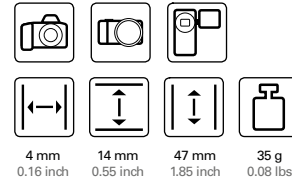

40475 | REVOMAX RX475

QRC system* camera plate
Material: aluminum
Selling unit: - / 100
EAN: 4007134011908