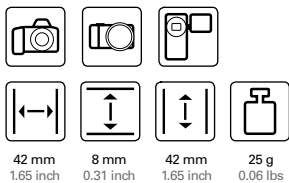

40606 | CROSS CX606

Adapter plate (1/4")
Material: aluminium
Selling unit: - / -
EAN: 4007134406063