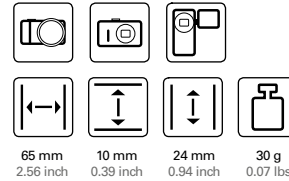

40420 | CROSS CX420

QR system* unit including camera plate
Material: aluminium
Selling unit: - / 72
EAN: 4007134404205

40663 | CROSS CX663

NEW

binocular tripod adapter
Material: aluminium
Selling unit: - / -
EAN: 4007134014190