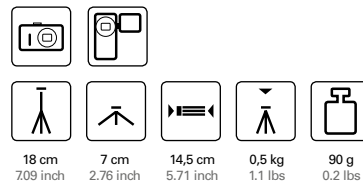

50037 | ALPHA 20

Mini tripod including ball head
Material: metal
Selling unit: 24 / 96
EAN: 4007134500372