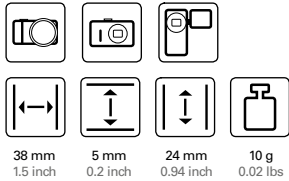

CROSS CX

40410 | CROSS CX410

QR system* camera plate
Material: aluminium
Selling unit: - / 100
EAN: 4007134404106

40470 | CROSS CX470

QR system* camera plate
Material: aluminium
Selling unit: - / 100
EAN: 4007134404700