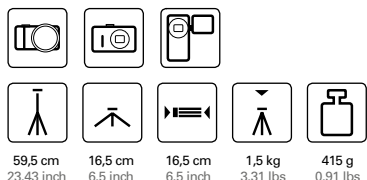

50010 | PRESTO

Compact tripod including 3-way head

Material: metal

Selling unit: 12 / 36

EAN: 4007134500105