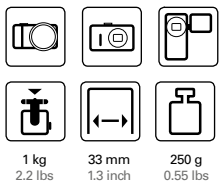

42053 | CROSS CC50 CB2.7

Multi clamp including ball head with adapter plate (1/4") and hot shoe
Material: aluminium
Selling unit: 12 / 24
EAN: 4007134420533