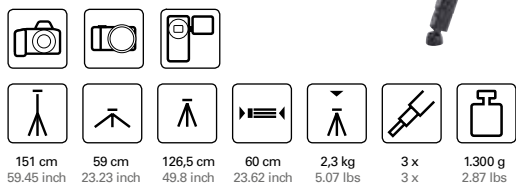

52123 | ALPHA 2300

Tripod including 3-way head with QRC system*
(1/4")

Material: aluminium

Selling unit: - / 8

EAN: 4007134009271