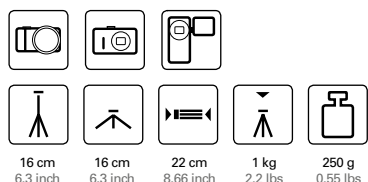

50015 | PRONTO De Luxe

Compact tripod including 3-way head

Material: metal

Selling unit: 9 / 27

EAN: 4007134500150

113 cm 44.49 inch	22 cm 8.66 inch	23,5 cm 9.25 inch	1,5 kg 3.31 lbs	680 g 1.5 lbs	

MAGNESIT COPTER

FREESTYLER X

50049 | FREESTYLER XLB

Handheld pod including ball head and GoPro-mount

Material: aluminium

Selling unit: 6 / 12

EAN: 4007134014206

98,5 cm
38.78 inch

34,5 cm
13.58 inch